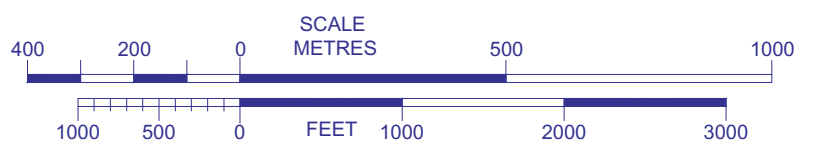

CHANGES: Updated Basemap.

**CAUTION**  
 Rapid Exit Taxiways V6 to V13 have CAT I Stop Bars only.  
 These Taxiways will not be available for departure.

LEGEND	
RVR	LGTD WDI
ILS - GP, LOC	Buildings
DME	IHP Stopbar
IHP	RWY Hold Stopbar CAT I
IHP Designator (Full Stopbar)	RWY Hold Stopbar CAT III/II
IHP Designator (Yellow Lights)	Airside/Landside Gate
RWY HLDG PSN Designator	Stand CODE C
RWY HLDG PSN Pattern A	Stand CODE D
RWY HLDG PSN Pattern B	Stand CODE E
AD Boundary	Stand CODE F
CAT II Low Visibility Taxi Routes RWY 12 Departures	Traffic Direction
CAT III/II Low Visibility Taxi Routes RWY 12 Departures	ATC Service Boundary