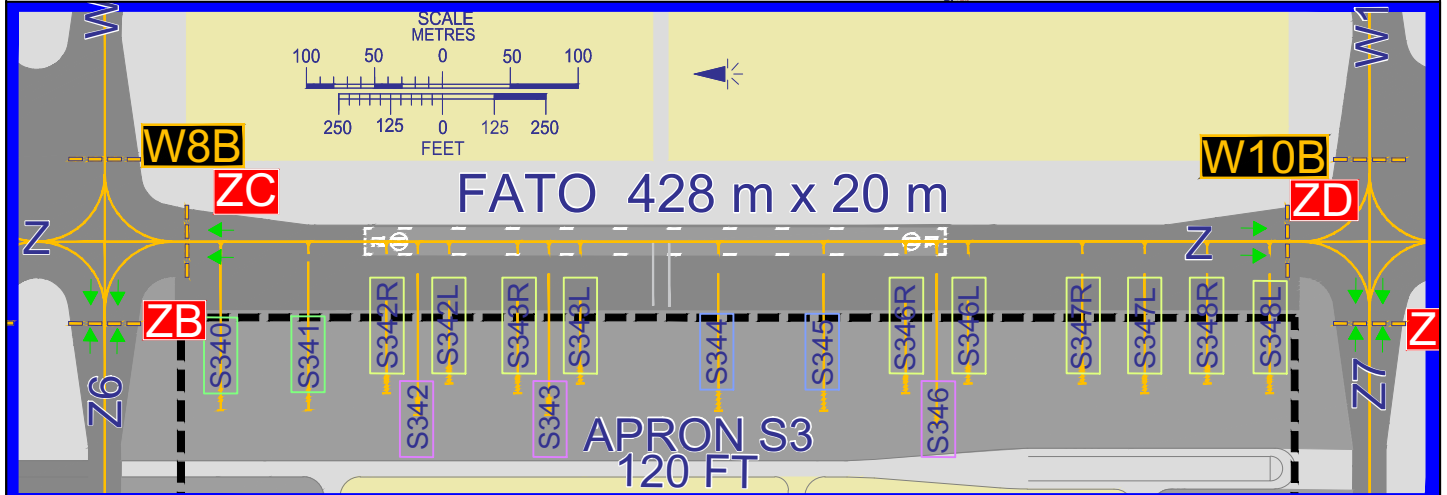

HELIPORT CHART - ICAO	ARP 245506N 0551032E	AD ELEV 171 FT	DUBAI/ AL MAKTOUM INTL. UNITED ARAB EMIRATES
-----------------------	-------------------------	----------------	---

ELEVATIONS ARE AMSL

FATO	BRG (TRUE)	ELEV	THR COORD	TLOF COORD	SURFACE, STRENGTH	DECLARED DISTANCES (M)			TWY AND APRON	TLOF AREA (M)
						TODAH	RTODAH	LDAAH		
H12	121°	35.8 M / 117 FT	245345.7N 0550900.7E	245345.3N 0550901.4E	CONCRETE PCR 980/R/A/W/T	428	428	428	TWY Z WIDTH = 25 M CONC, PCR 980/R/A/W/T	13 x 13
H30	301°	37.1 M / 122 FT	245338.5N 0550913.7E	245338.9N 0550912.9E						

LEGEND

RVR	
ILS - GP, LOC	
DME	
LGTD WDI	
Buildings	
IHP	
IHP Designator (Full Stopbar)	WG
IHP Designator (Yellow Lights)	WZA
RWY HLDG PSN Designator	WZL
RWY HLDG PSN Pattern A	
RWY HLDG PSN Pattern B	
AD Boundary	
Airside/Landside Gate	
Stand CODE C	
Stand CODE D	
Stand CODE E	
Stand CODE F	
ATC Service Boundary	
Traffic Direction	

NOT TO SCALE

MARKING AIDS FATO H12/H30

NO FATO LIGHTING

NOTES-REMARKS

- SAFETY AREA 435 M x 40 M
- SLOPE 0%

Helicopter operations at FATO H12/H30 to be used by Dubai Police Airwing and Aerogulf Services helicopters during daylight hours only, as directed by ATC.