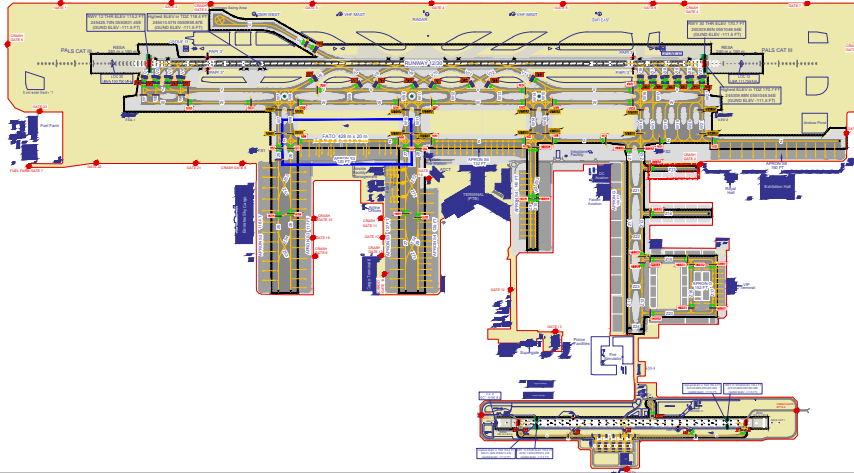

HELIPORT CHART - ICAO	ARP 245506N 0551032E	AD ELEV 171 FT	DUBAI/ AL MAKTOUM INTL. UNITED ARAB EMIRATES
-----------------------	-------------------------	----------------	---

ELEVATIONS ARE AMSL

FATO	BRG (TRUE)	ELEV	THR COORD	TLOF COORD	SURFACE, STRENGTH	DECLARED DISTANCES (M)			TWY AND APRON	TLOF AREA (M)
						TODAH	RTODAH	LDAAH		
H12	121°	35.8 M / 117 FT	245345.7N 0550900.7E	245345.3N 0550901.4E	CONCRETE PCR 980/R/A/W/T	428	428	428	TWY Z WIDTH = 25 M CONC, PCR 980/R/A/W/T	13 x 13
H30	301°	37.1 M / 122 FT	245338.5N 0550913.7E	245338.9N 0550912.9E						

LEGEND

RVR	
ILS - GP, LOC	
DME	
LGTD WDI	
Buildings	
IHP	
IHP Designator (Full Stopbar)	WG
IHP Designator (Yellow Lights)	WZA
RWY HLDG PSN Designator	WZL
RWY HLDG PSN Pattern A	
RWY HLDG PSN Pattern B	
AD Boundary	
Airside/Landside Gate	
Stand CODE C	
Stand CODE D	
Stand CODE E	
Stand CODE F	
ATC Service Boundary	
Traffic Direction	

NOT TO SCALE

MARKING AIDS FATO H12/H30

NO FATO LIGHTING

NOTES-REMARKS

- SAFETY AREA 435 M x 40 M
- SLOPE 0%

Helicopter operations at FATO H12/H30 to be used by Dubai Police Airwing and Aerogulf Services helicopters during daylight hours only, as directed by ATC.