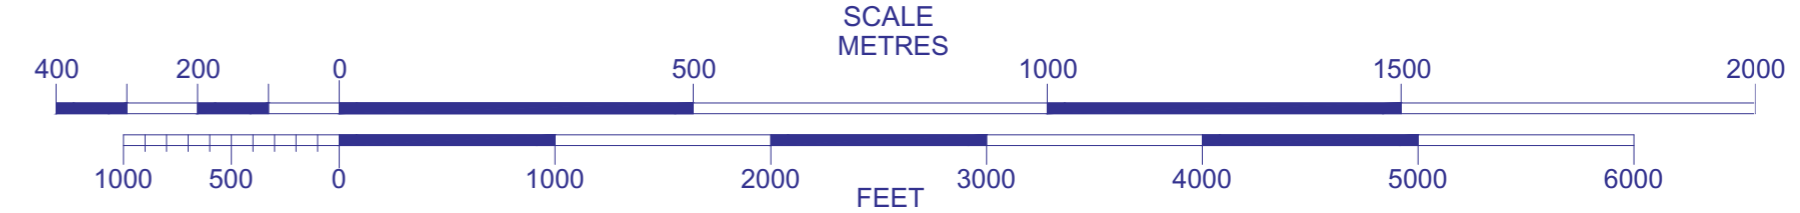

LEGEND

RVR	◁	IHP Stopbar	●●●●
ILS - GP, LOC	○	RWY Hold Stopbar CAT I	▬▬▬▬
DME	□	RWY Hold Stopbar CAT II/III	▬▬▬▬
LGTD WDI	✈	RWY Hold Stopbar CAT I/II/III	▬▬▬▬
FOD Fence	+++++	Airside/Landside Gate	●
Buildings	■	RVP	◆
IHP	---	Stand CODE C	□
IHP Designator (Full Stopbar)	▬	Stand CODE D	□
RWY HLDG PSN Pattern A	▬▬▬▬	Stand CODE E	□
RWY HLDG PSN Pattern B	▬▬▬▬	Stand CODE F	□
RWY HLDG PSN Designator	▬▬▬▬	Traffic Direction	→
AD Boundary	---	IHP Without Signage	●
TWY Closed	✕	ATC Service Boundary	---
Low Visibility Taxi Routes	→		

CHANGES: Updated Basemap.