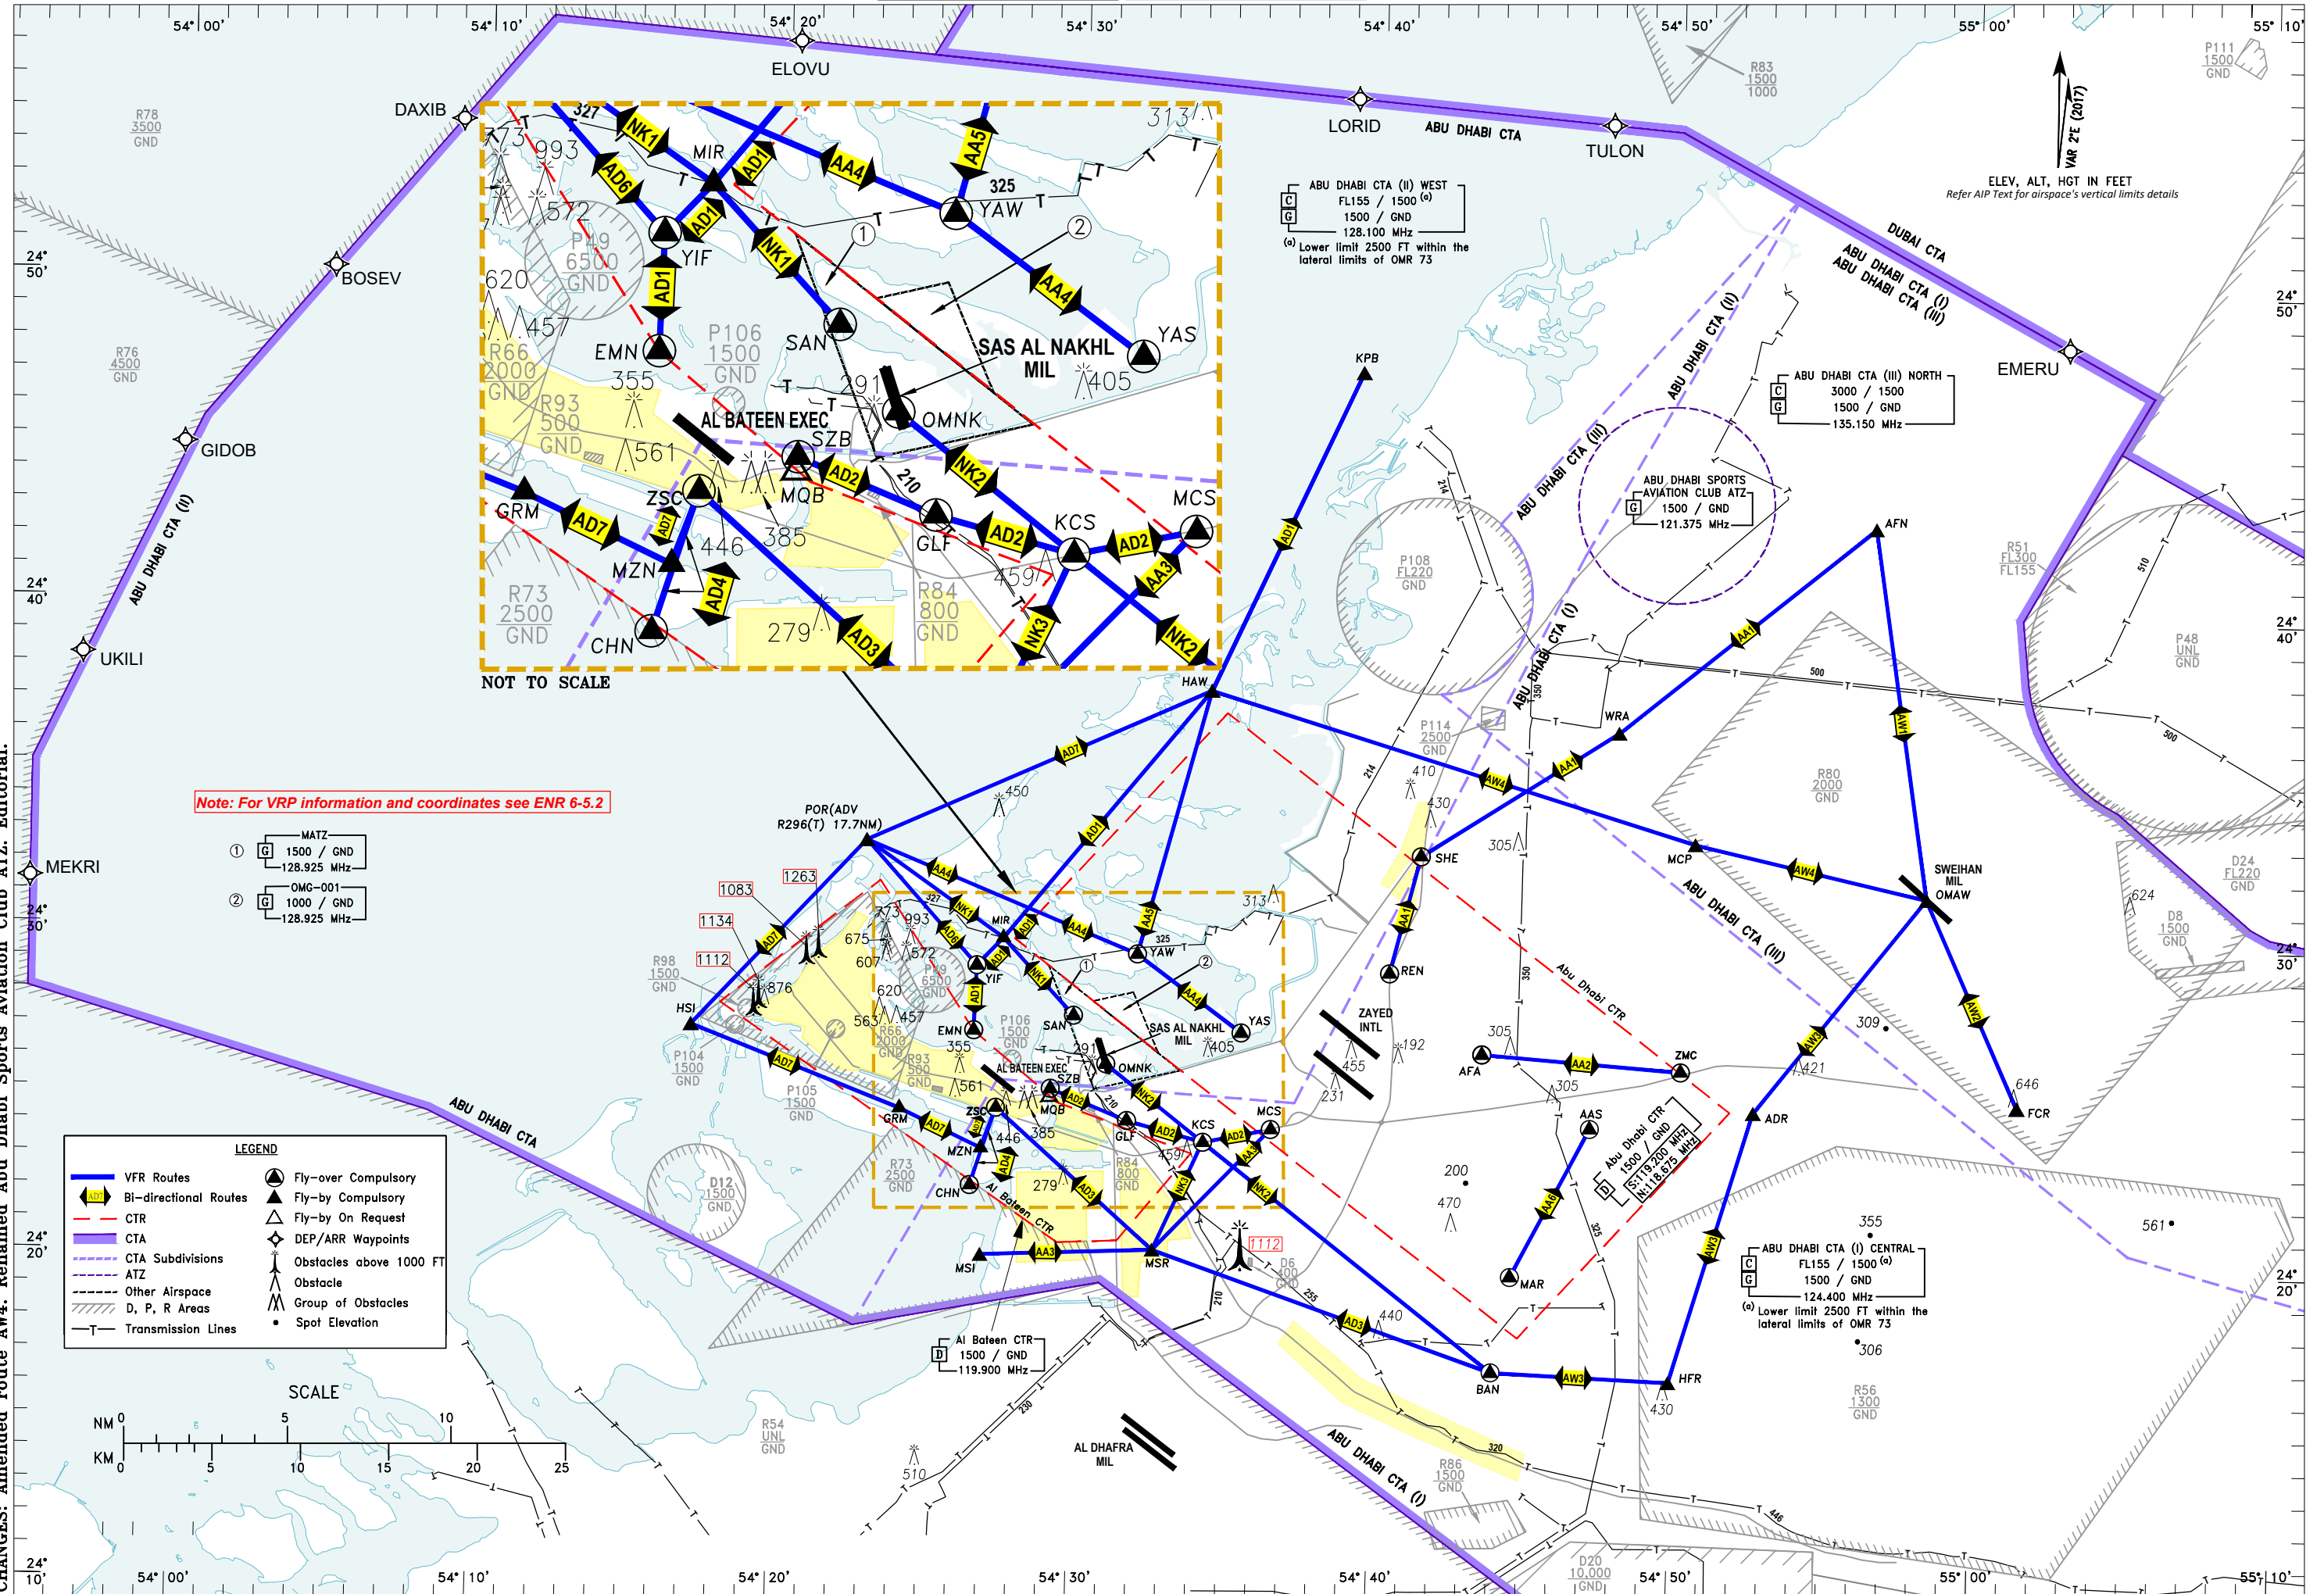

VFR ROUTES CHART

ABU DHABI TWR (S)	119.200	AL BATEEN TWR	119.900
ABU DHABI TWR (N)	118.675	AL DHAFRA RDR	124.5
ABU DHABI INFO	127.500		

ABU DHABI CTA VFR

Note: For VFR information and coordinates see ENR 6-5.2

- ① MATZ
1500 / GND
128.925 MHz
- ② OMC-001
1000 / GND
128.925 MHz

LEGEND

- VFR Routes
- Bi-directional Routes
- - - CTR
- CTA
- - - CTA Subdivisions
- - - ATZ
- - - Other Airspace
- - - D, P, R Areas
- Transmission Lines
- ▲ Fly-over Compulsory
- ▲ Fly-by Compulsory
- ▲ Fly-by On Request
- ◇ DEP/ARR Waypoints
- ▲ Obstacles above 1000 FT
- ▲ Obstacle
- ▲ Group of Obstacles
- Spot Elevation

CHANGES: Amended route AW4. Renamed Abu Dhabi Sports Aviation Club ATZ. Editorial.