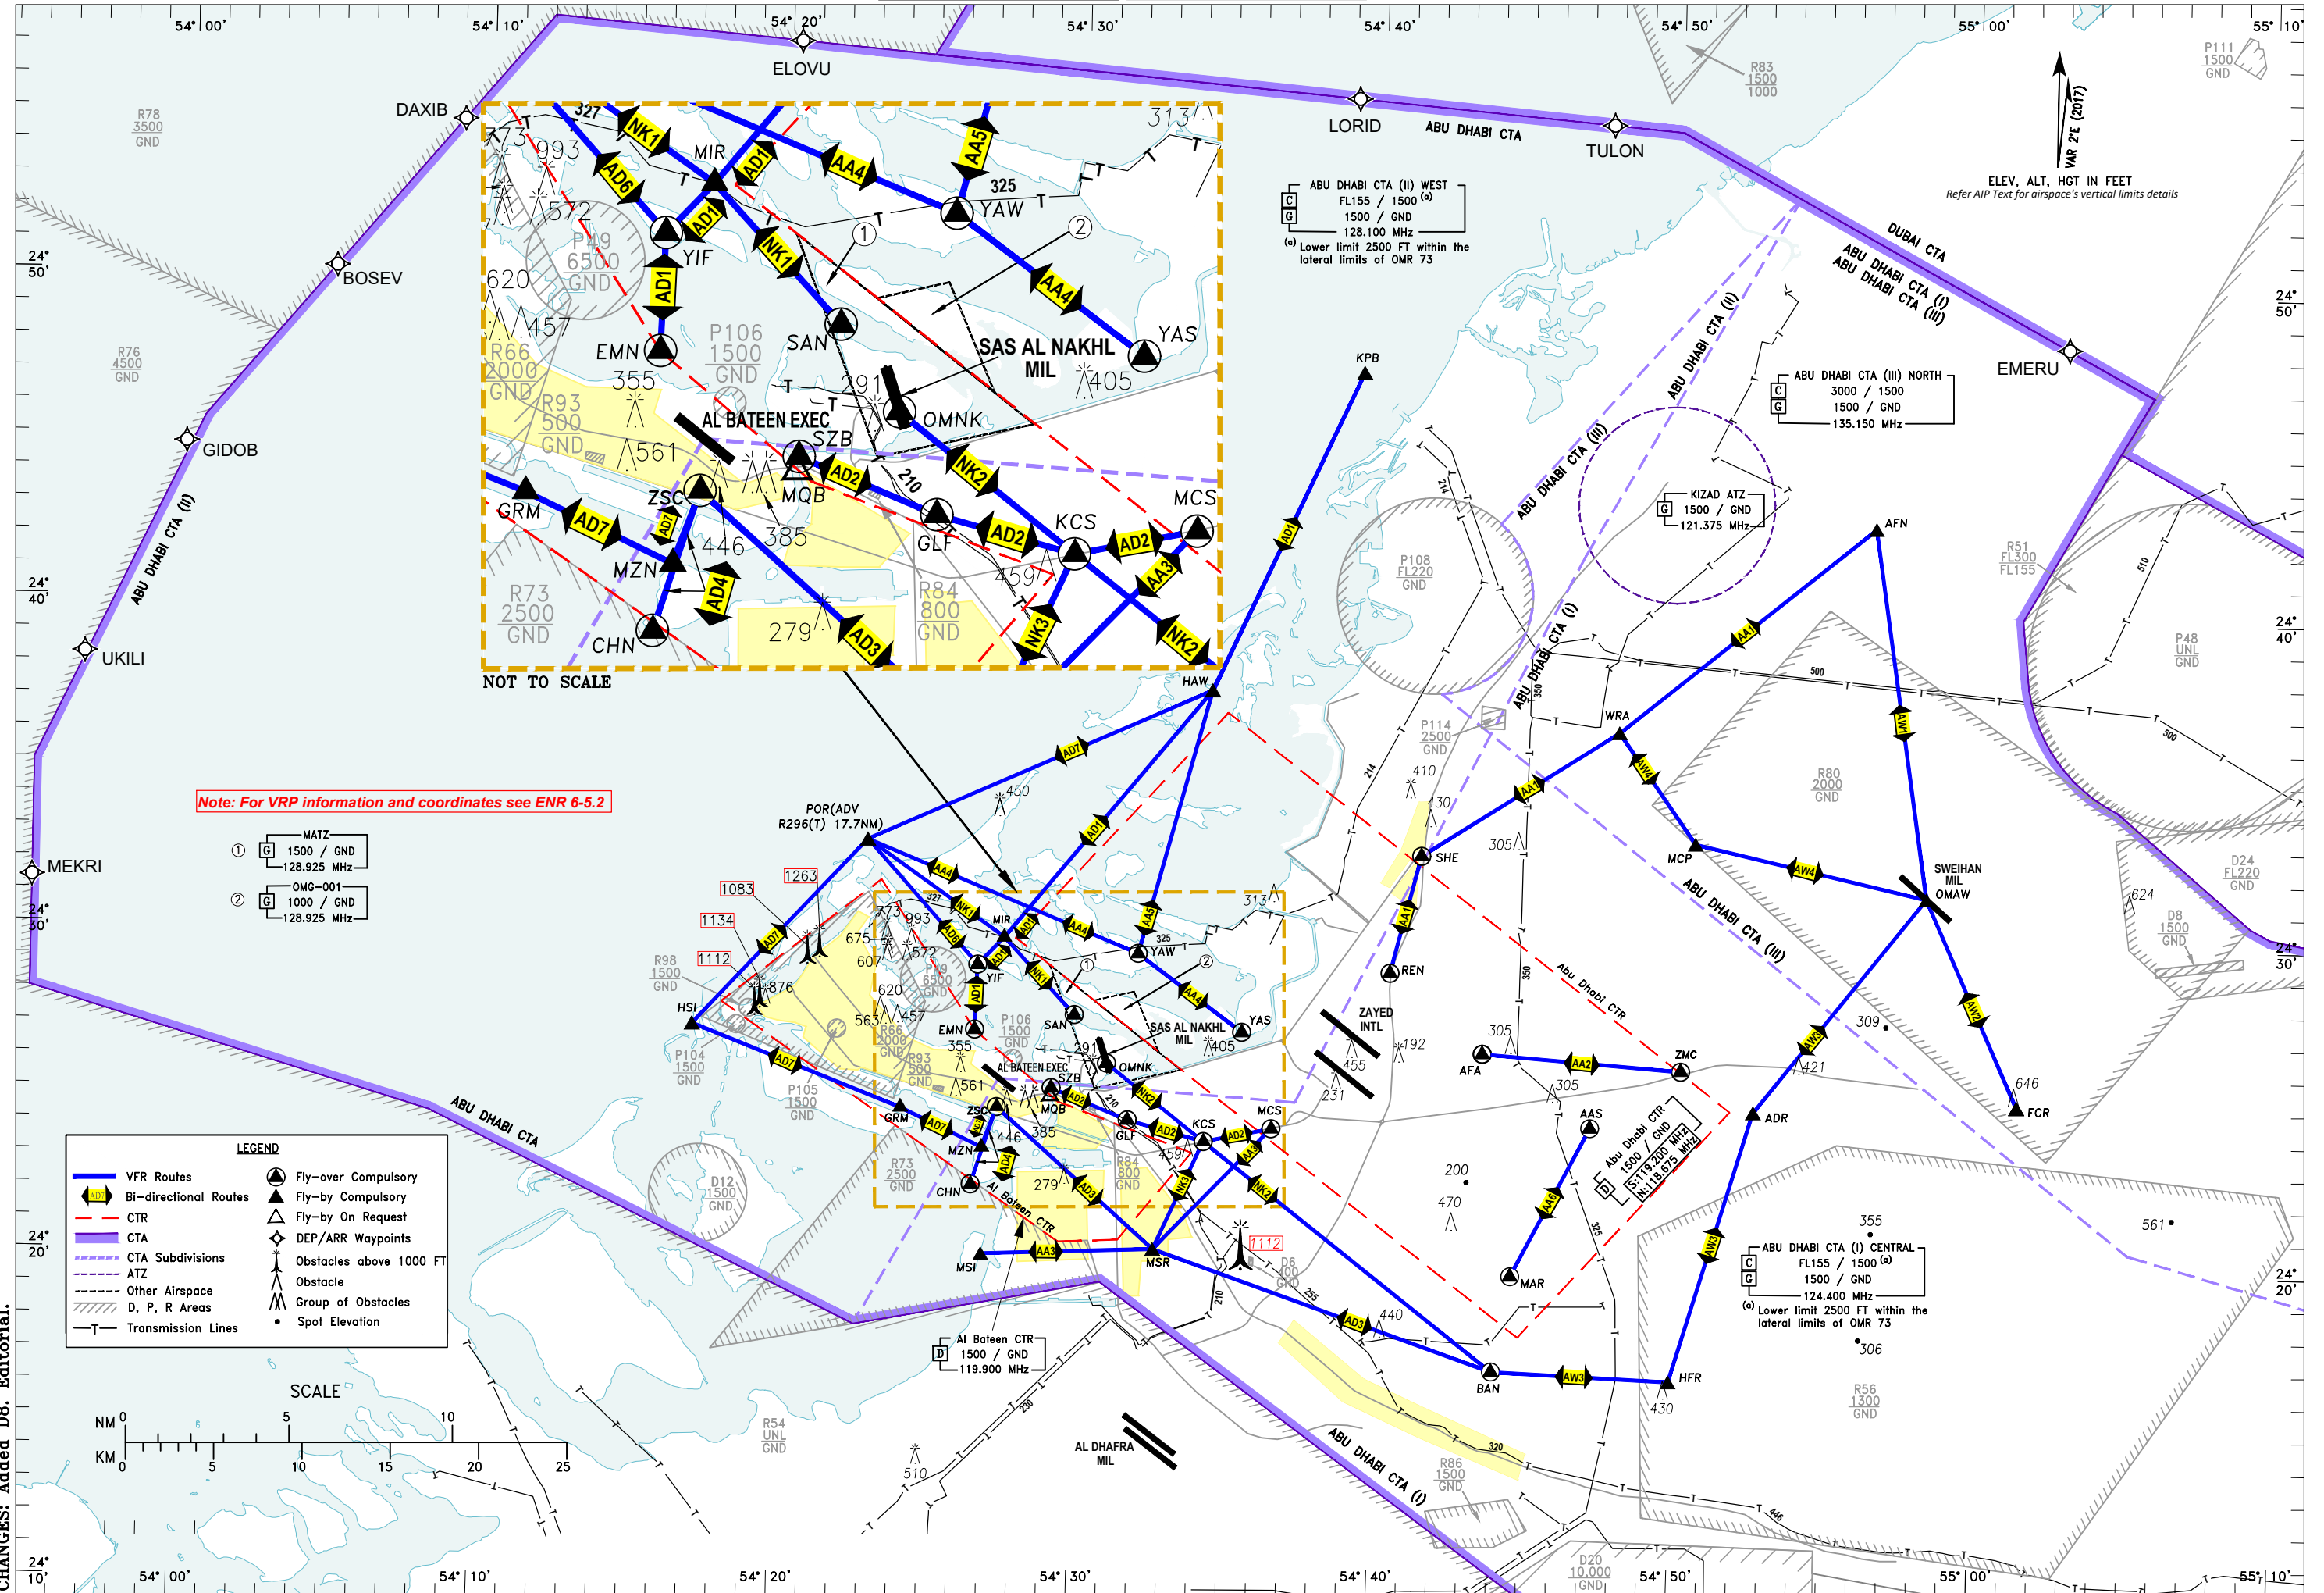

VFR ROUTES CHART

ABU DHABI TWR (S)	119.200	AL BATEEN TWR	119.900
ABU DHABI TWR (N)	118.675	AL DHAFRA RDR	124.5
ABU DHABI INFO	127.500		

ABU DHABI CTA VFR

Note: For VRP information and coordinates see ENR 6-5.2

- ① MATZ
1500 / GND
128.925 MHz
- ② OMC-001
1000 / GND
128.925 MHz

LEGEND

- VFR Routes
- ↔ Bi-directional Routes
- CTR
- CTA
- CTA Subdivisions
- ATZ
- Other Airspace
- D, P, R Areas
- Transmission Lines
- ▲ Fly-over Compulsory
- ▲ Fly-by Compulsory
- ▲ Fly-by On Request
- ◆ DEP/ARR Waypoints
- ⬆ Obstacles above 1000 FT
- ⬆ Obstacle
- ⬆ Group of Obstacles
- Spot Elevation